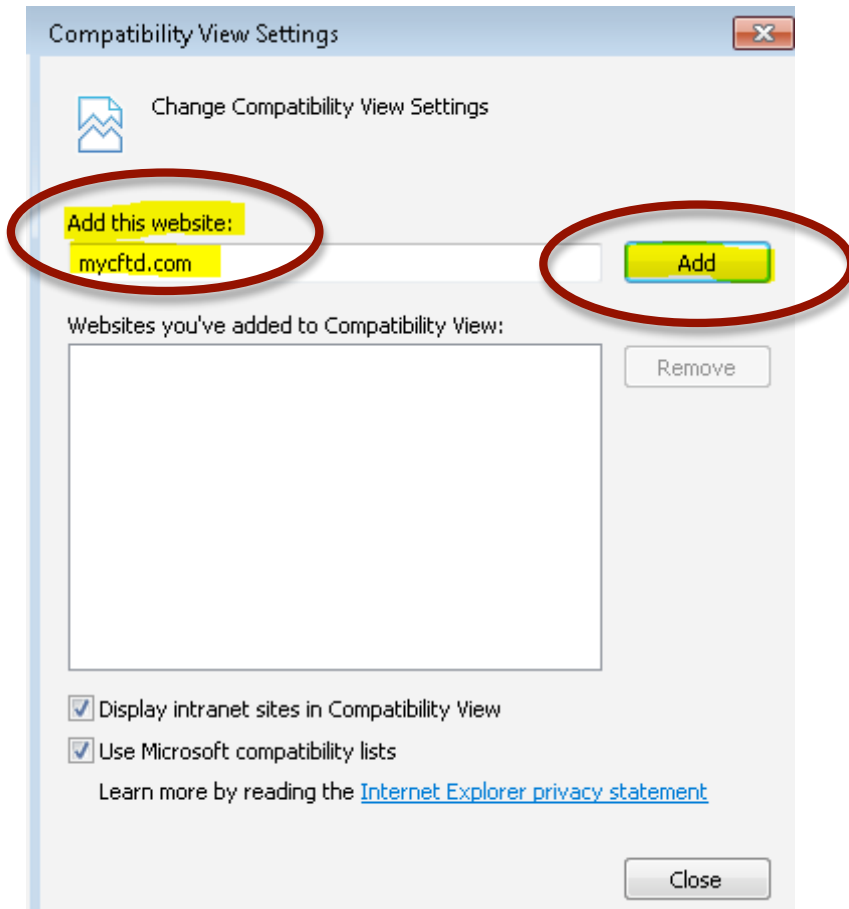

Compatibility View Settings

Change Compatibility View Settings

Add this website:

Add

Websites you've added to Compatibility View:

mycftd.com

Remove

Display intranet sites in Compatibility View